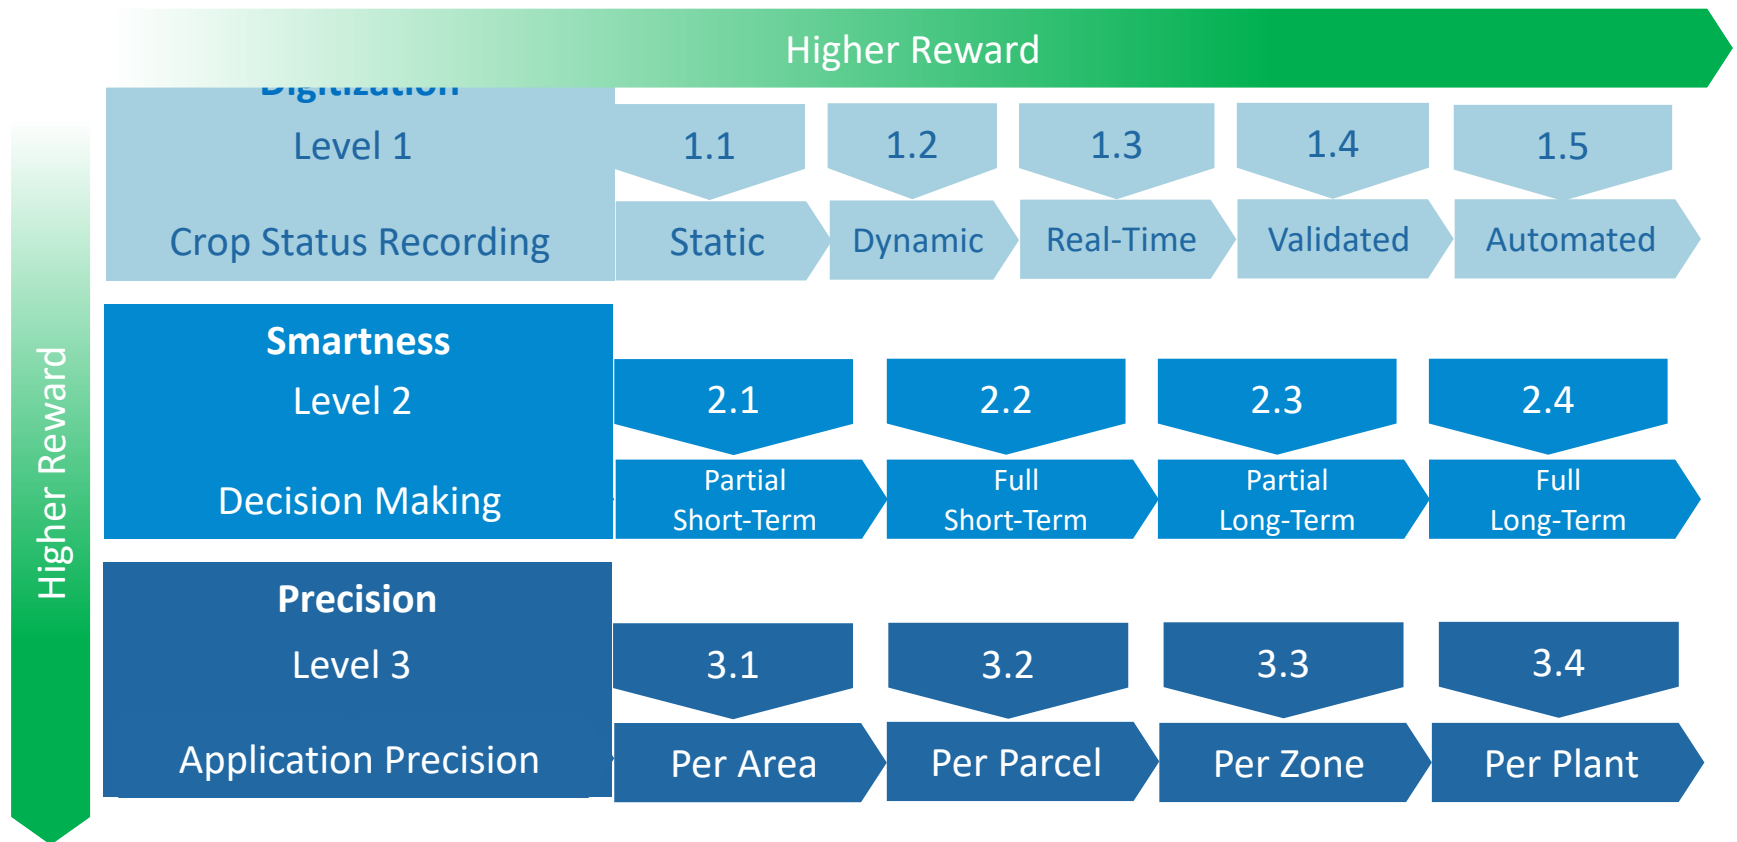

optimization effort evaluation model