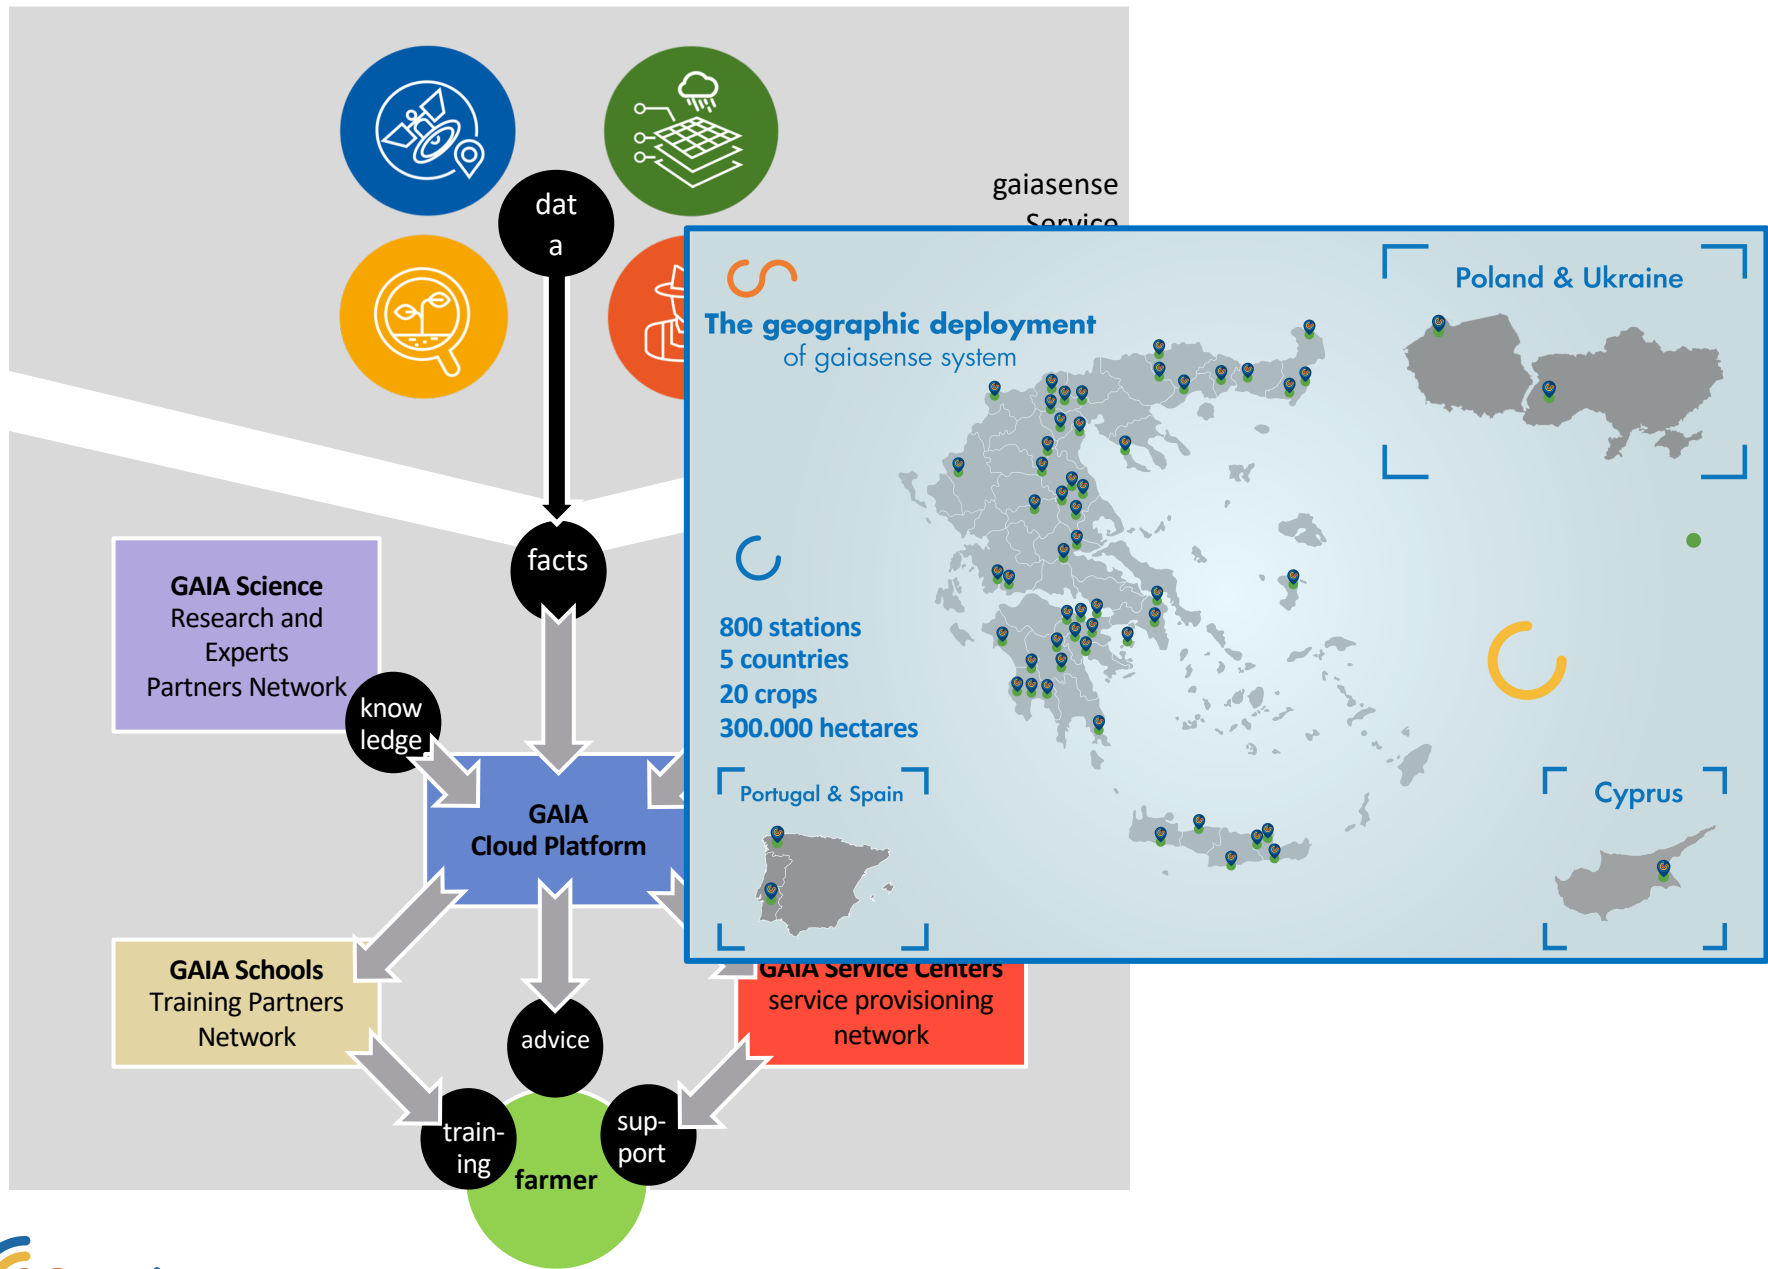

# Smart Farming and Digital Agriculture Platform

Fotis Chatzipapadopoulos

# what smart farming is about?

# how smart farming compares to organic farming?

- organic is not about optimization
- organic is about minimization of specific kinds of chemicals
- organic is a set of constraints in the decision making process
- smart farming is orthogonal to organic
- smart farming is not a one-off process like organic