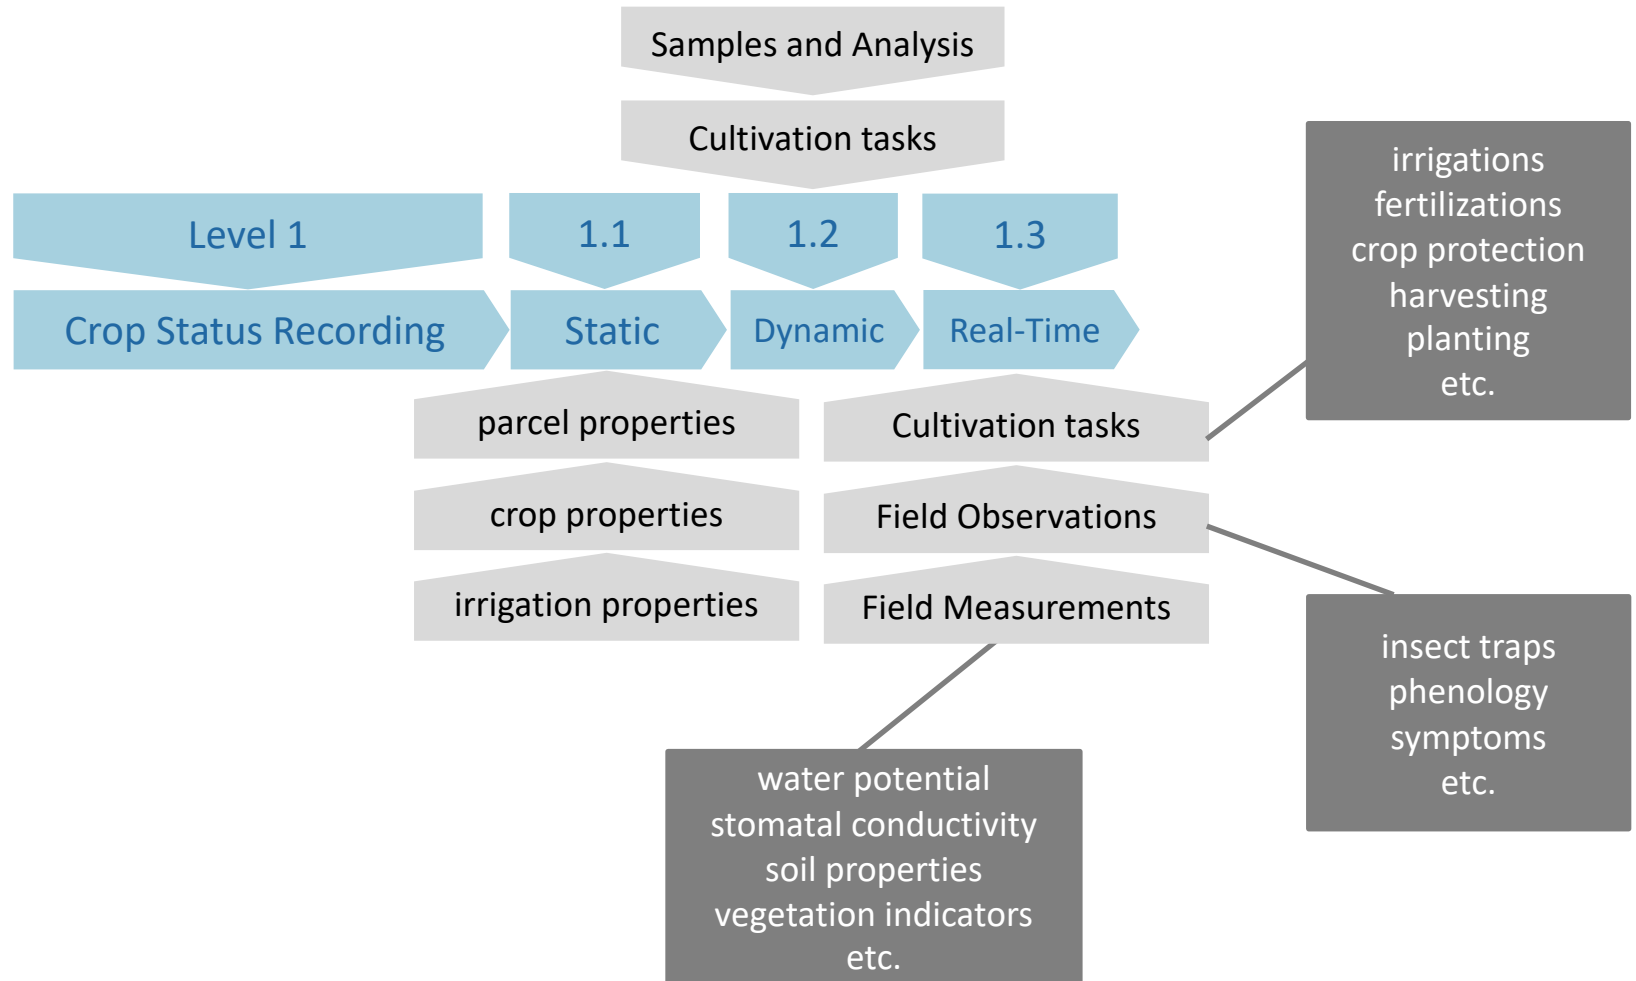

optimization effort evaluation model