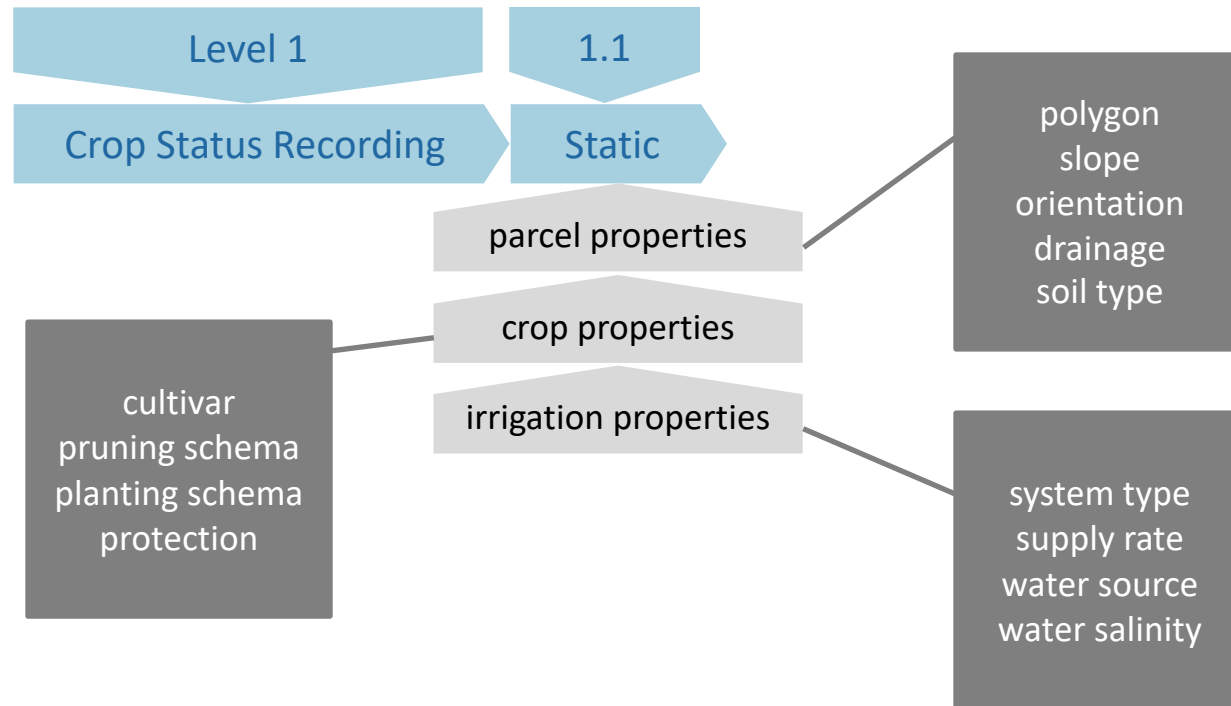

optimization effort evaluation model