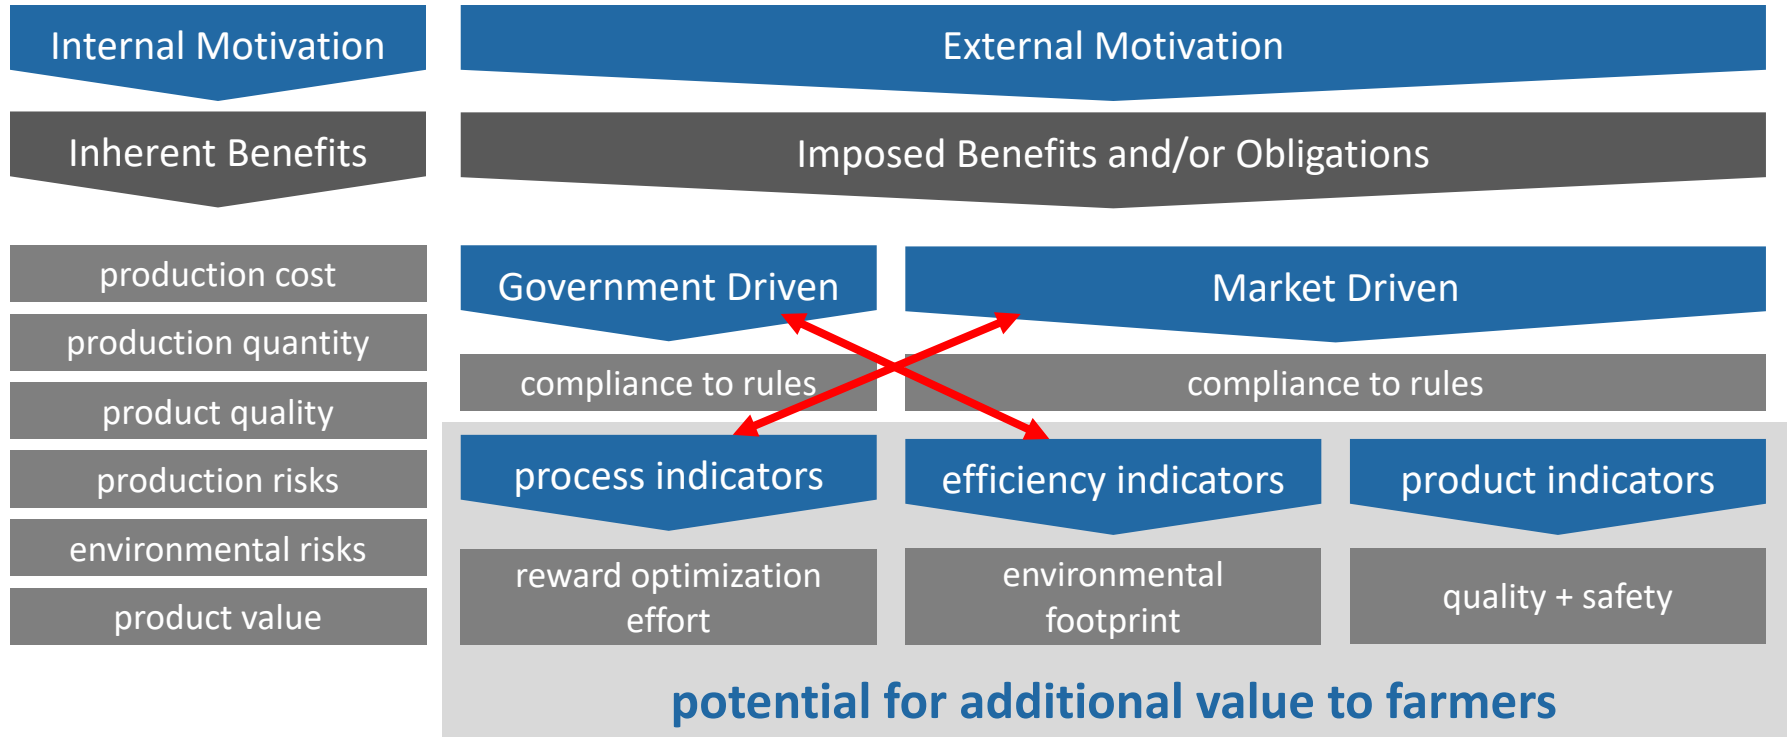

motivate farmers